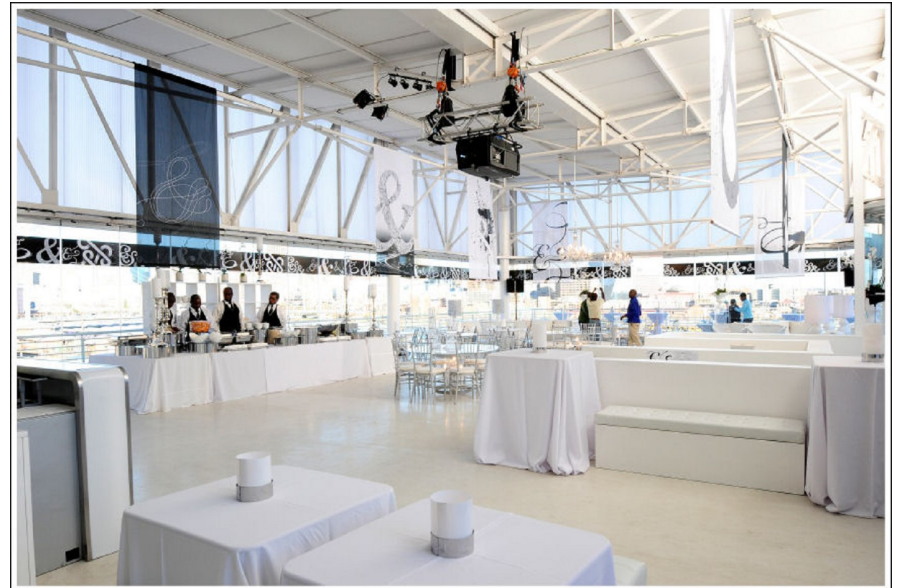

GLASS ROOM

shine
studios johannesburg

115 Smit Street, corner Henri Street, Braamfontein, Johannesburg 2001, South
Africa

(SA) 0861 744 635 | production@shinegroup.com